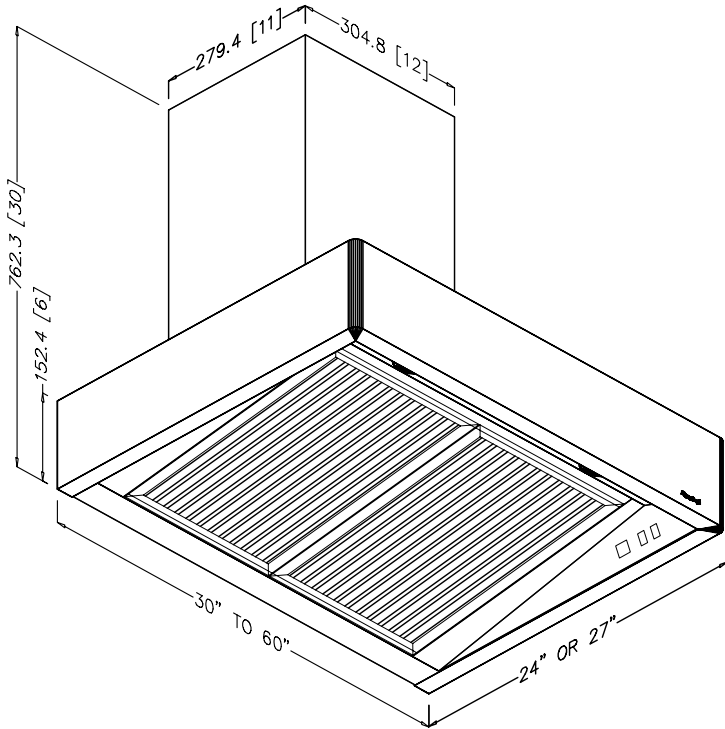

WM BOX HOOD

ISO VIEW

FRONT VIEW