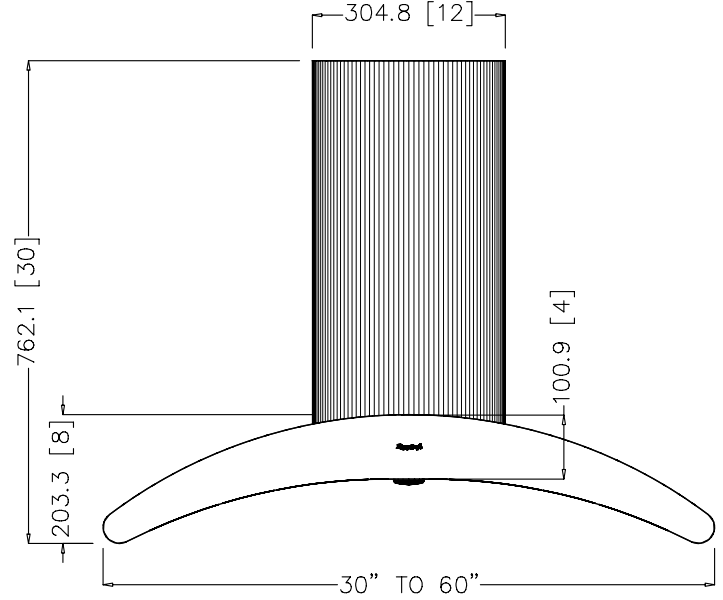

WM DELTA

ISO VIEW

FRONT VIEW

SIDE VIEW

TOP VIEW