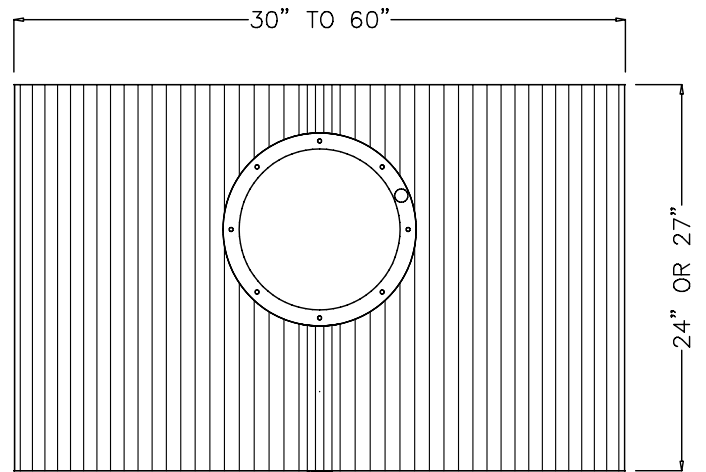

WM DELTA

ISO VIEW

FRONT VIEW

SIDE VIEW

TOP VIEW