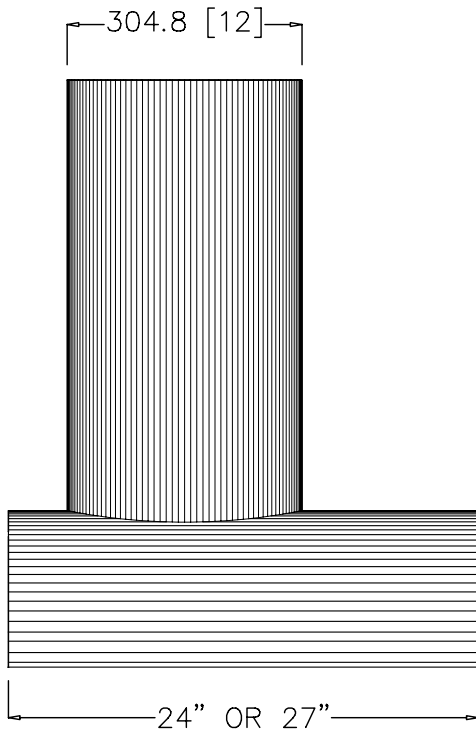

WM DELTA

ISO VIEW

FRONT VIEW

SIDE VIEW

TOP VIEW