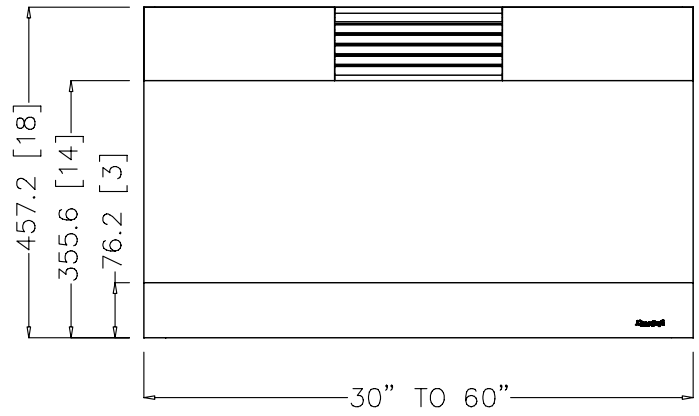

## WM PRO-LINE DUCT FREE

ISO VIEW

FRONT VIEW

SIDE VIEW

TOP VIEW