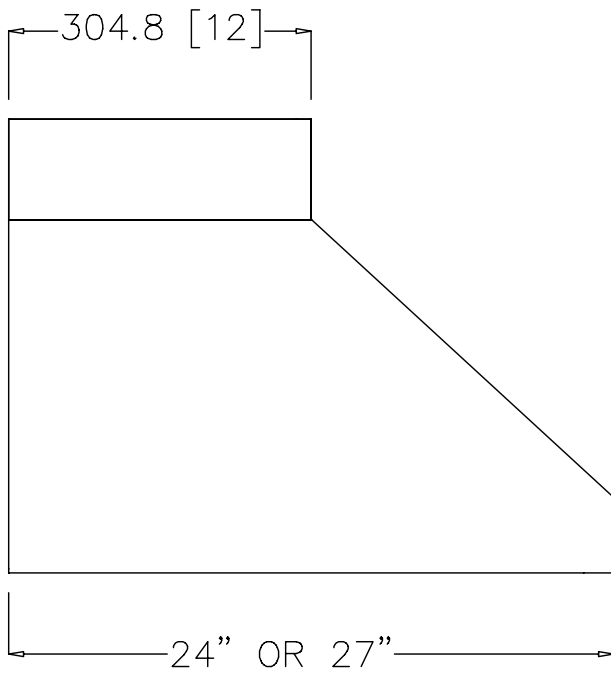

## WM PRO-LINE DUCT FREE

ISO VIEW

FRONT VIEW

SIDE VIEW

TOP VIEW