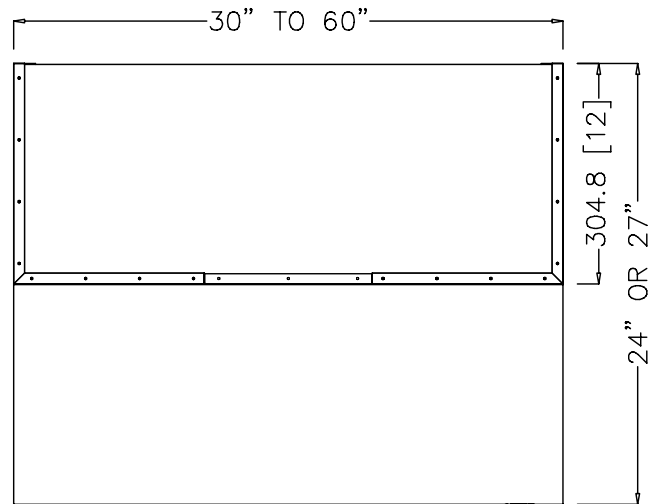

## WM PRO-LINE DUCT FREE

ISO VIEW

FRONT VIEW

SIDE VIEW

TOP VIEW