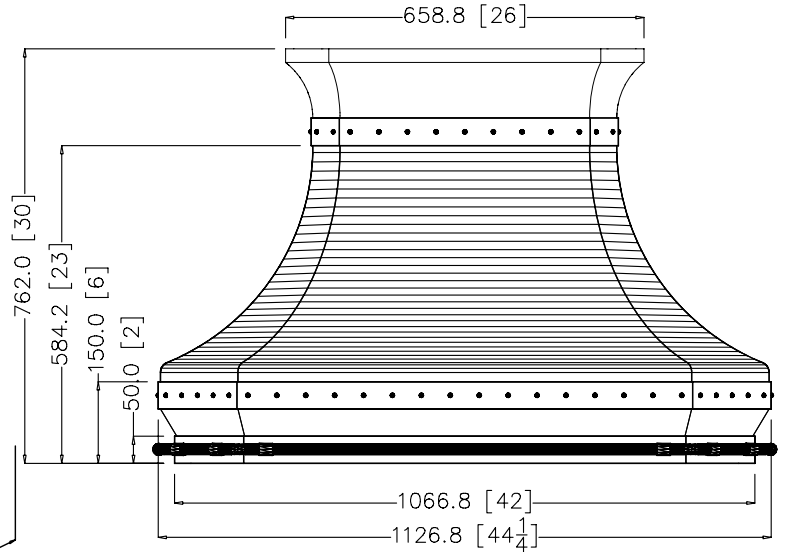

## CM ROCOCO ROYALE

ISO VIEW

FRONT VIEW

SIDE VIEW

TOP VIEW