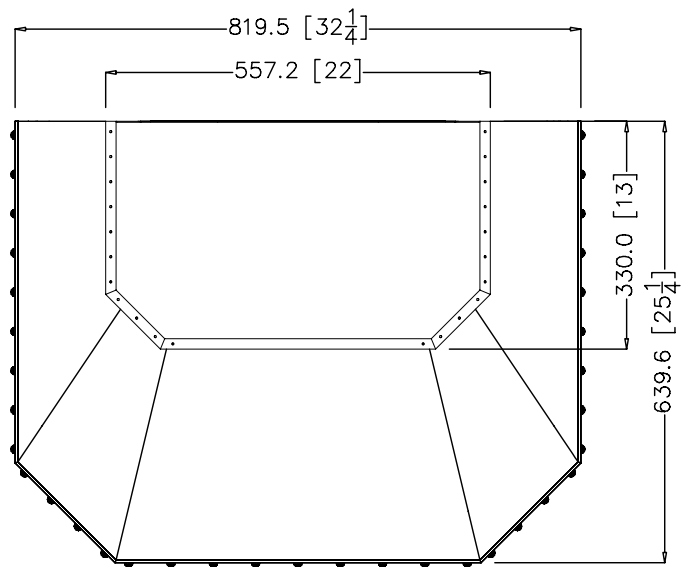

WM ROCOCO ROYALE

ISO VIEW

FRONT VIEW

SIDE VIEW

TOP VIEW