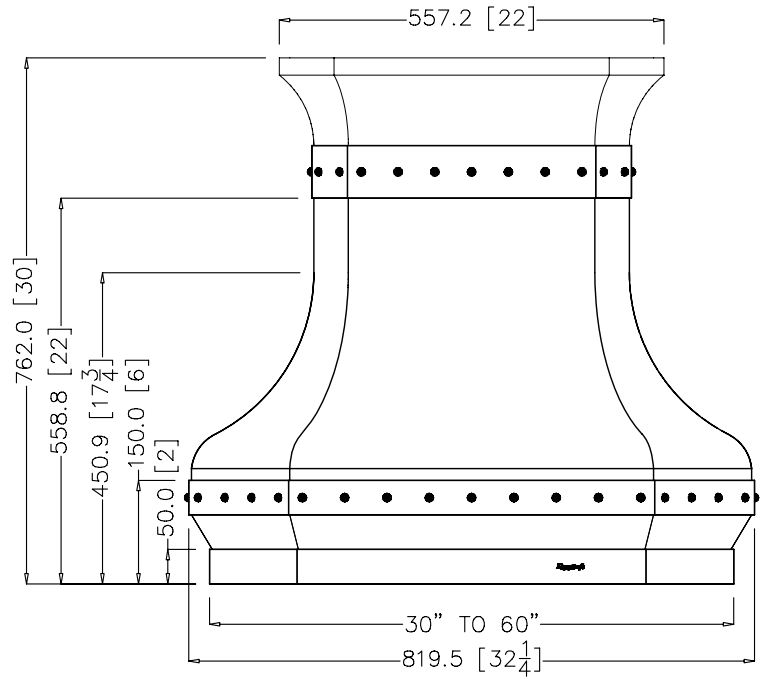

WM ROCOCO ROYALE

ISO VIEW

FRONT VIEW

SIDE VIEW

TOP VIEW