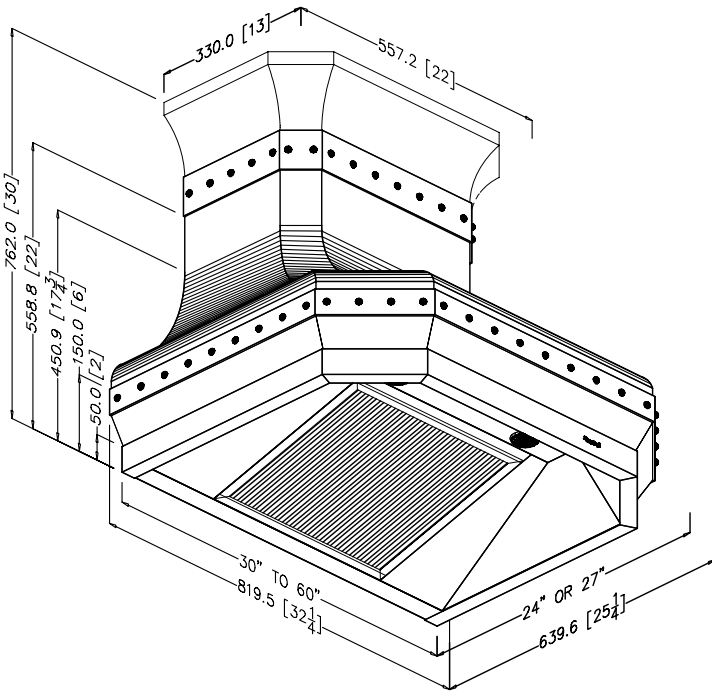

WM ROCOCO ROYALE

ISO VIEW

FRONT VIEW

SIDE VIEW

TOP VIEW