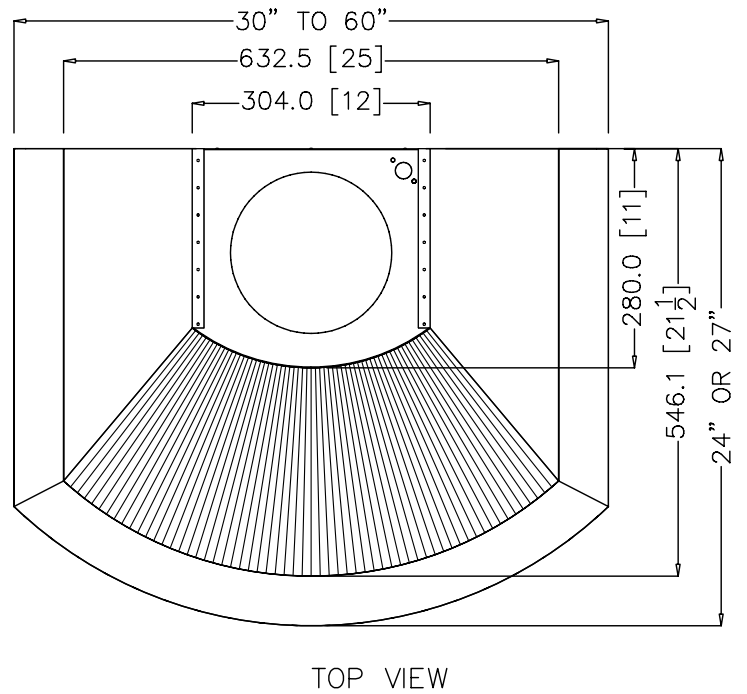

WM VOQUE

ISO VIEW

FRONT VIEW

TOP VIEW